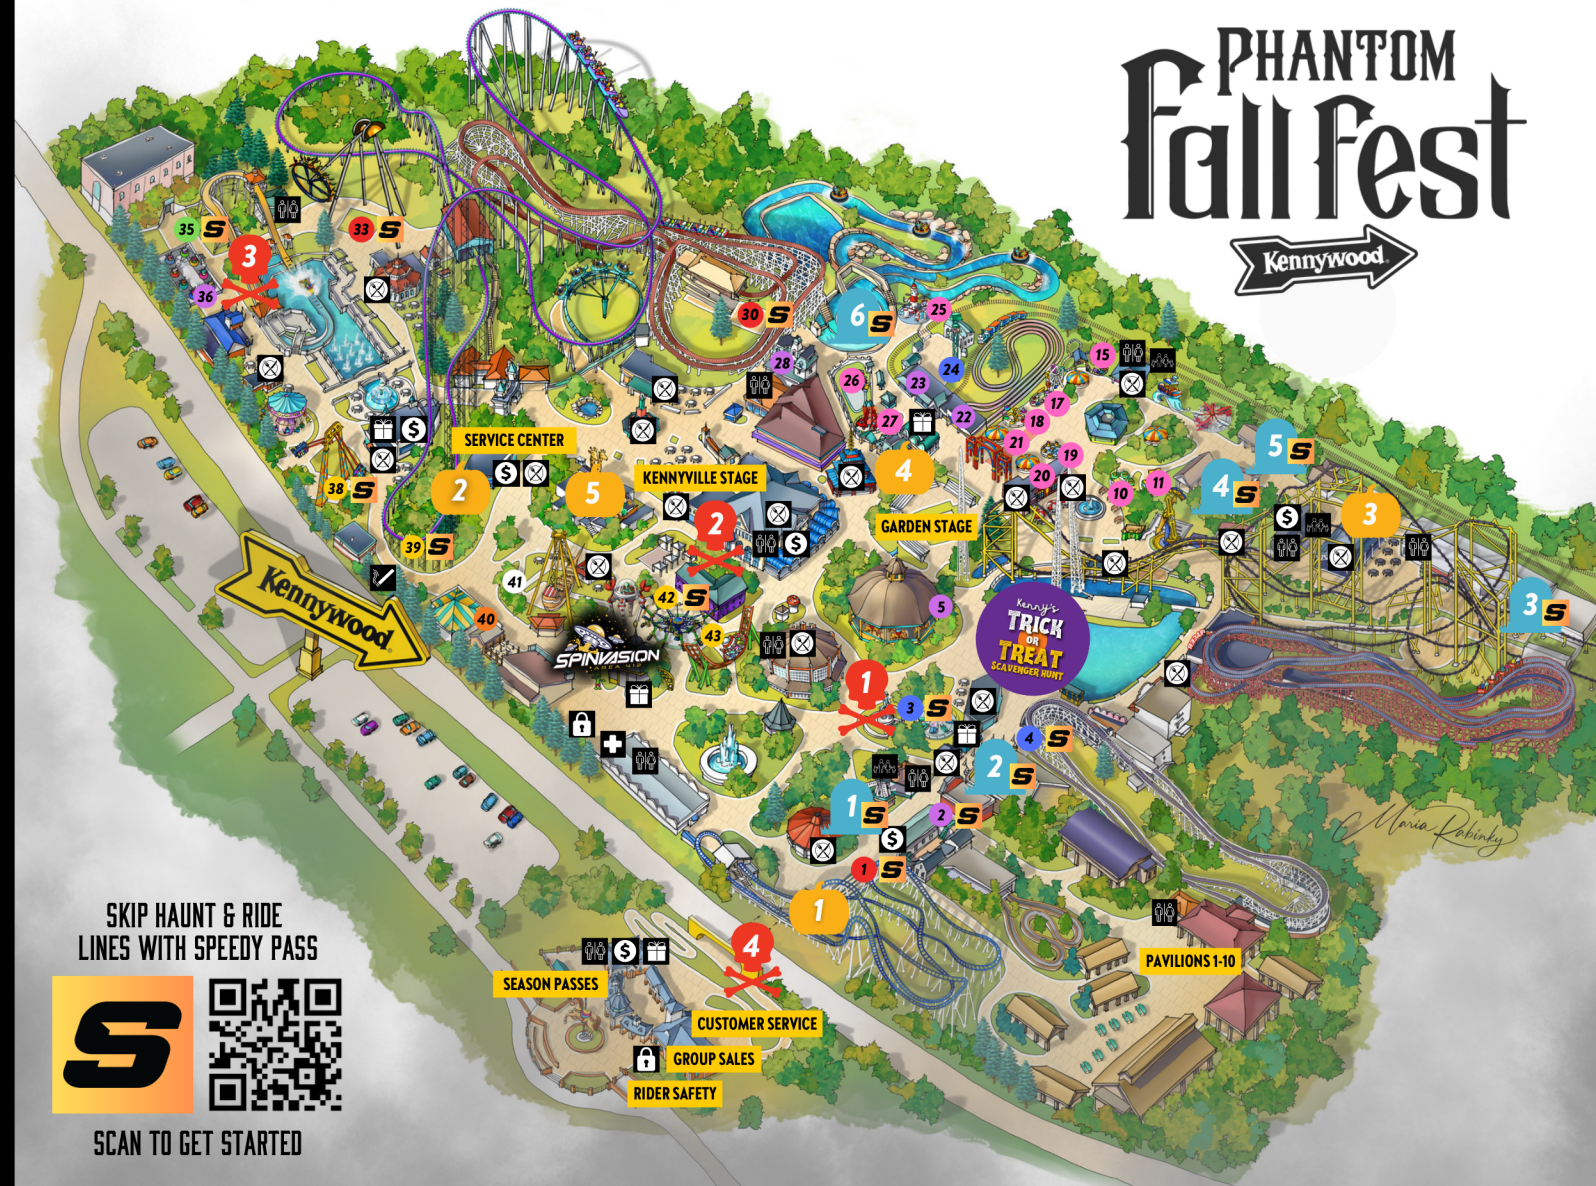

# HAUNTS

1. KENNYVILLE CEMETERY
2. VILLA OF THE VAMPIRE
3. NEW! MALICE IN WONDERLAND UNLEASHED
4. SHADY GROVE MEMORIAL HOSPITAL
5. DARK SHADOWS
6. VOOODOO BAYOU

# SCARE ZONES

1. FEAR FEST
2. DEAD LIGHT DISTRICT
3. HELLBILLY HOLLOW
4. THE DEPARTING

HAUNTS AND SCARE ZONES OPEN AT DUSK (AROUND 6 P.M.)

### BETWEEN 36-52"

- 19. KENNY'S KAROUSEL
- 17. WHIPPERSNAPPER

### BETWEEN 36-48"

- 21. WHIRLWIND

OPEN ALL DAY FRIDAYS, SATURDAYS & SUNDAYS

OPEN 12 - 6 PM SATURDAYS & SUNDAYS